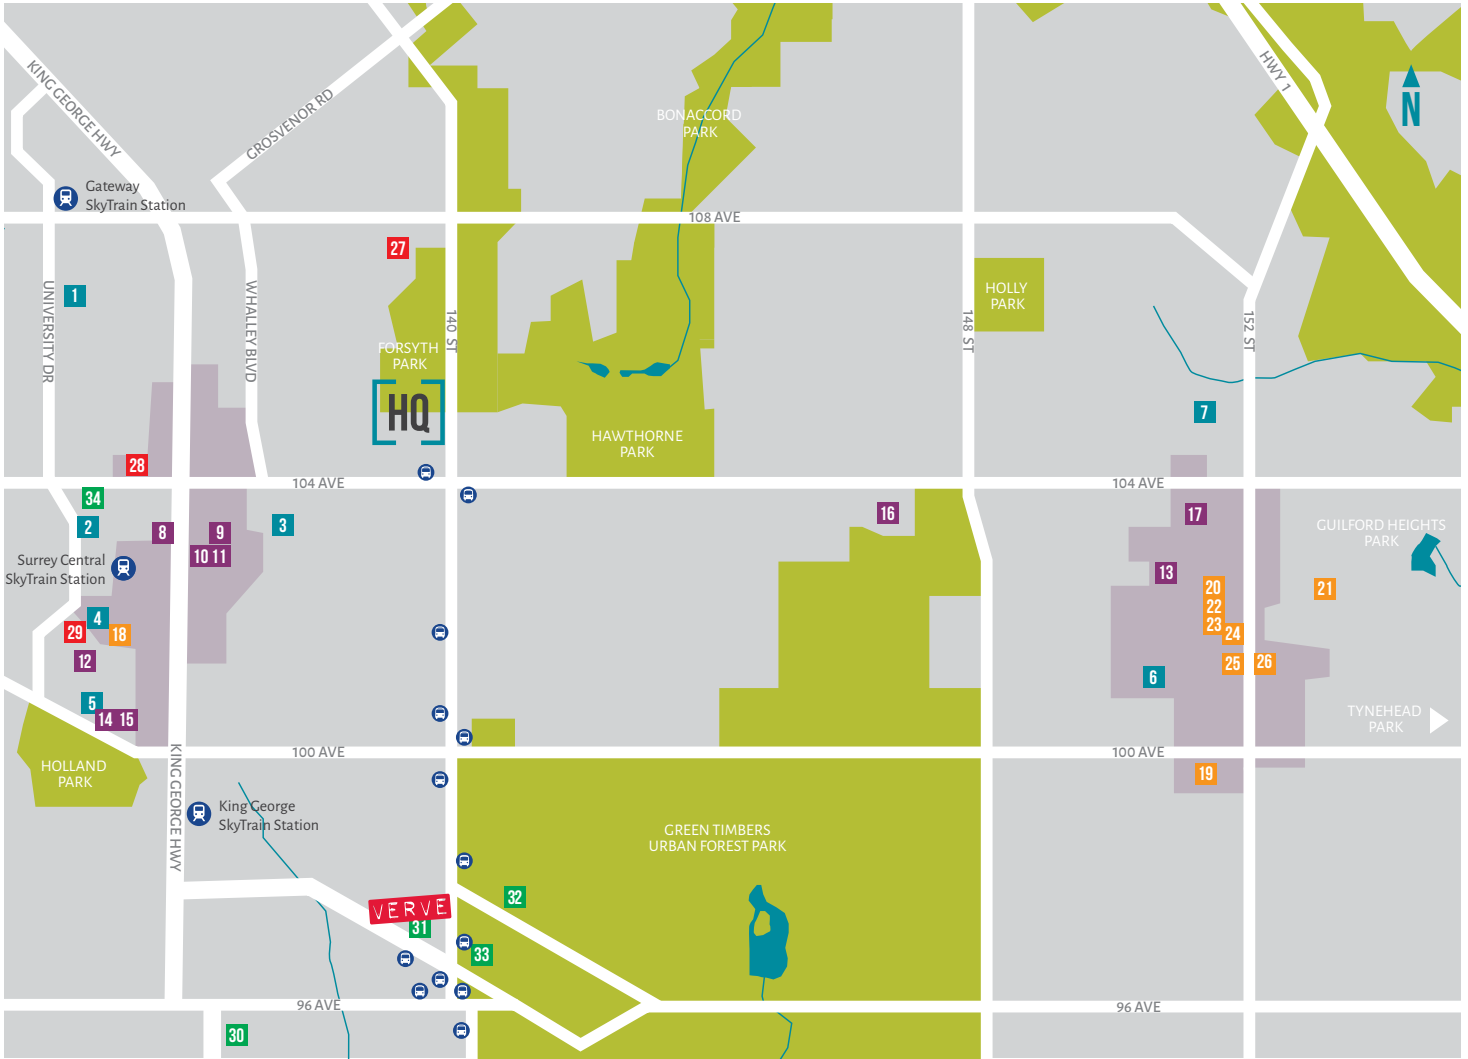

thrive [HQ]

RELAX+PLAY

- 1 CHUCK BAILEY RECREATION CENTRE & COVERED YOUTH PARK
- 2 CITY CENTRE LIBRARY
- 3 STEVE NASH FITNESS WORLD
- 4 NORTH SURREY REC CENTRE
- 5 CLUB 16 TREVOR LINDEN FITNESS
- 6 LANDMARK CINEMAS
- 7 GUILDFORD RECREATION CENTRE

SHOP

- 8 SAFEWAY
- 9 LONDON DRUGS
- 10 SAVE-ON-FOODS
- 11 CANADIAN TIRE
- 12 CENTRAL CITY SHOPPING CENTRE
- 13 WALMART
- 14 T&T SUPERMARKET
- 15 BEST BUY
- 16 SUPERSTORE
- 17 GUILDFORD TOWN CENTRE

EAT+DRINK

- 18 CENTRAL CITY BREWING
- 19 BROWNS SOCIALHOUSE
- 20 CHIPOTLE MEXICAN GRILL
- 21 THE TAPHOUSE
- 22 FAMOSO NEAPOLITAN PIZZERIA
- 23 MILESTONES
- 24 RED ROBIN
- 25 WHITE SPOT
- 26 EARLS

LEARN

- 27 FORSYTH ROAD ELEMENTARY
- 28 KWANTLEN PARK SECONDARY
- 29 SIMON FRASER UNIVERSITY

OTHER

- 30 SURREY MEMORIAL HOSPITAL
- 31 VERVE
- 32 RCMP HEADQUARTERS
- 33 JIM PATTISON OUTPATIENT CARE AND SURGERY CENTRE
- 34 SURREY CITY HALL & CIVIC PLAZA