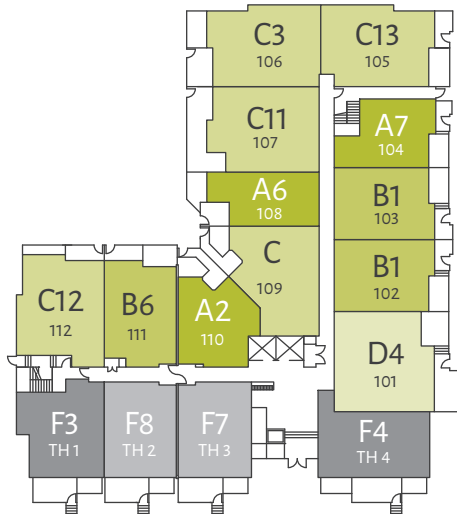

domain [HQ]

LEVEL 6

[CONDOS]

- 1 BED (A)
- 1 BED + DEN (B)
- 2 BED (C)
- 2 BED + DEN (D)

[TOWNHOMES]

- 4 BED (F3 + F4)
- 2 BED + DEN + FAMILY (F7 + F8)

LEVEL 3+4

LEVEL 5

LEVEL 1

LEVEL 2